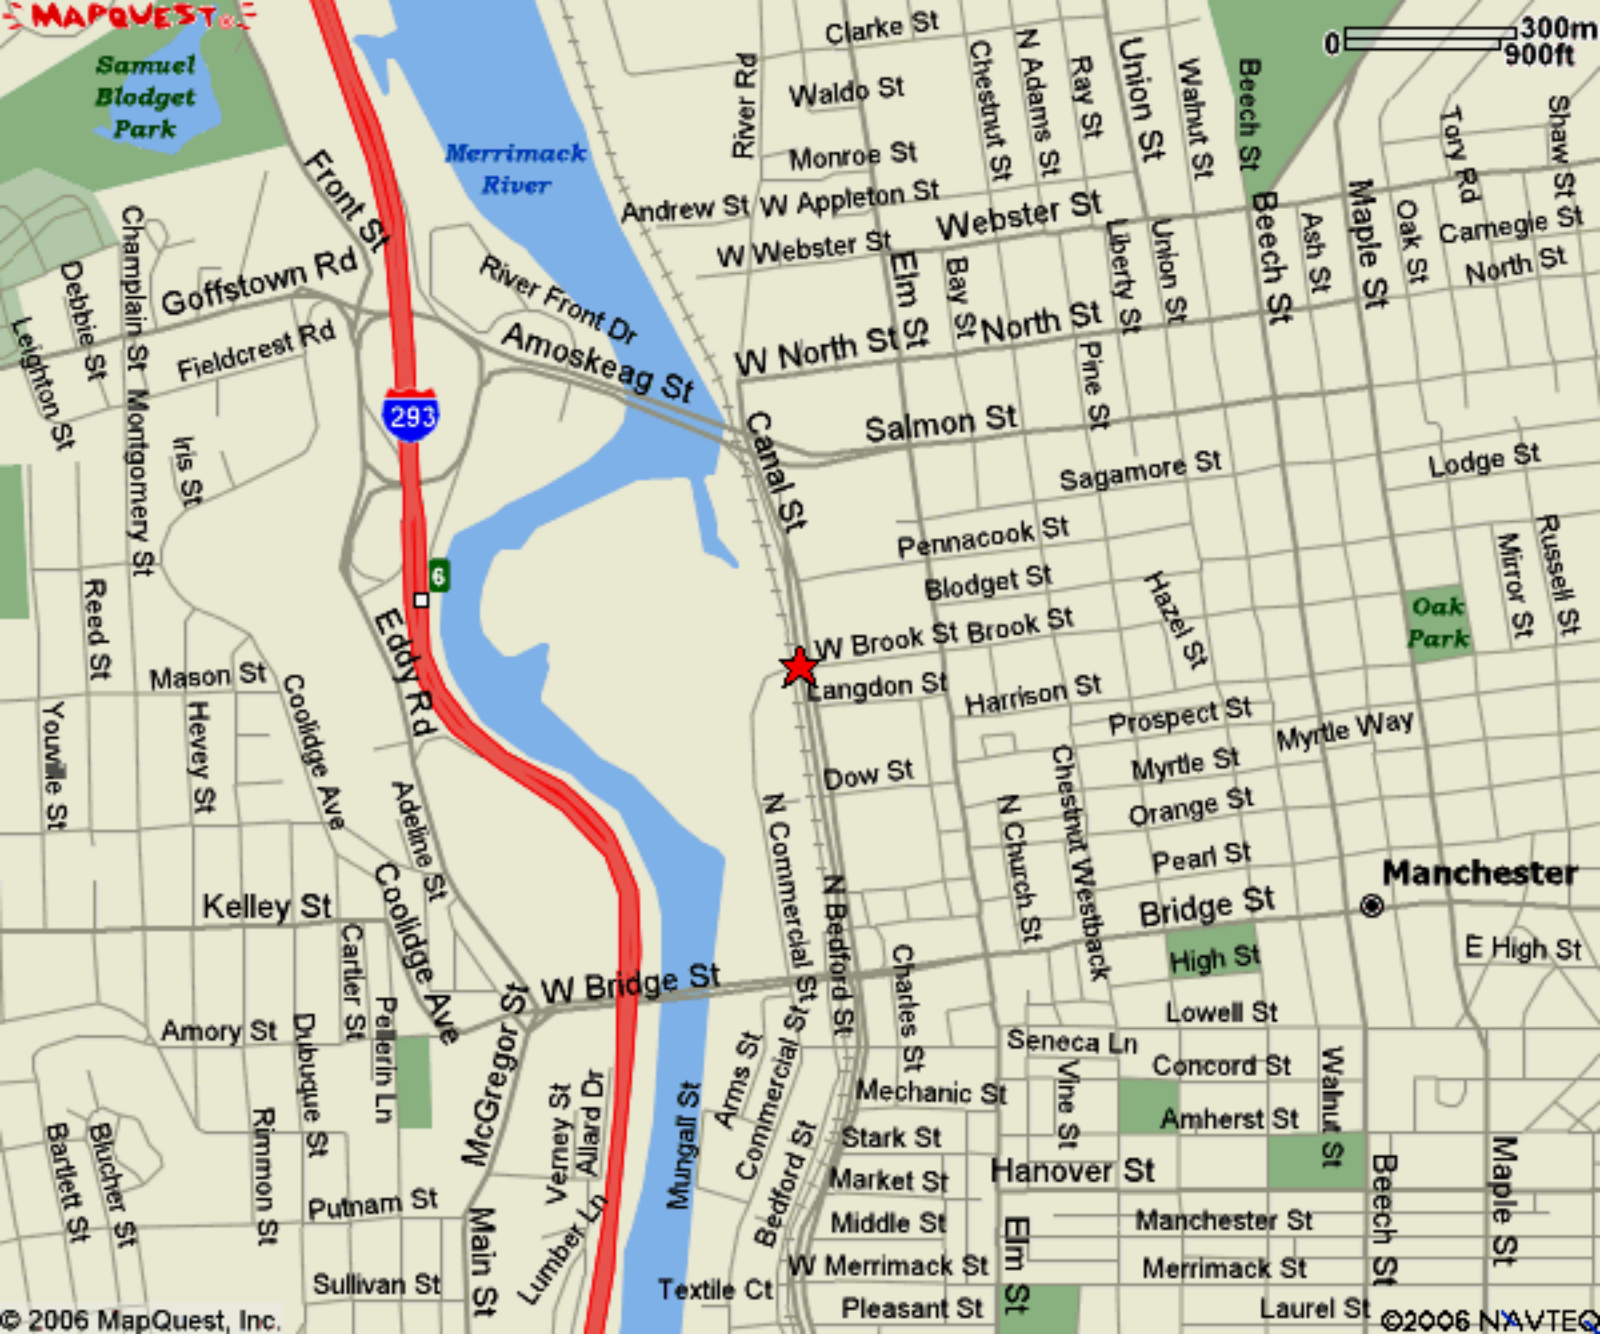

Merrimack River

293

Samuel Blodget Park

Merrimack River

293

Manchester